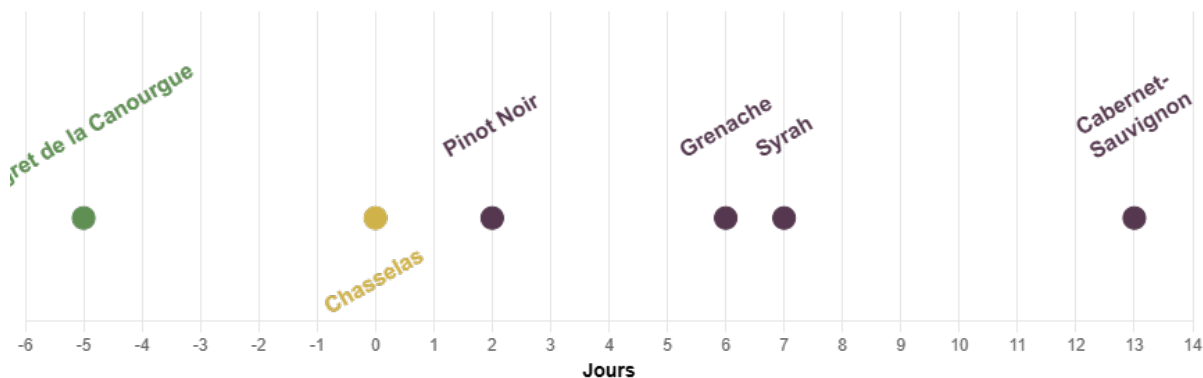

Genetic profile

Microsatellite	VVS2	VVM5	VVM7	VVM27	VRZAG62	VRZAG79	VVM25	VVM28	VVM32
Allele 1	137	229	239	172	233	239	238		
Allele 2	149	234	249	178	247	248	247		

Cultivation and agronomic skills

Négret de la Canourgue has a semi-bearing, moderate vigor, and looks like its leaves have been thinned out. Its yield can be irregular. Its clusters are compact, and it tends to produce a lot of grappillons. This grape variety is not very prone to coulure, but it is quite sensitive to water stress and high temperatures. It used to be grown in areas with harsh climates.

Clonal selection in France

There is no certified clone for this variety yet.

Phenology

Bud burst: 5 days before Chasselas.

Debourrement

Bibliographic references

- Documentary collections of the Centre de Ressources Biologiques de la Vigne de Vassal-Montpellier, INRAE - Institut Agro Montpellier, Marseillan, France.
- Dictionnaire encyclopédique des cépages et de leurs synonymes. P. Galet, 2015, Ed. Libre&Solidaire, France.
- Le Négret de la Canourgue. B. Rande, 1957, Progrès Agricole et Viticole (74) 20-21 p289-294.
- Cépages du Sud-Ouest, 2000 ans d'histoire. G. Lavignac, 2001, Ed. Rouergue/INRA, France.
- Le Négret de la Canourgue : revue bibliographique, J.C. Boulet et O. Yobrégat, 2025, France.